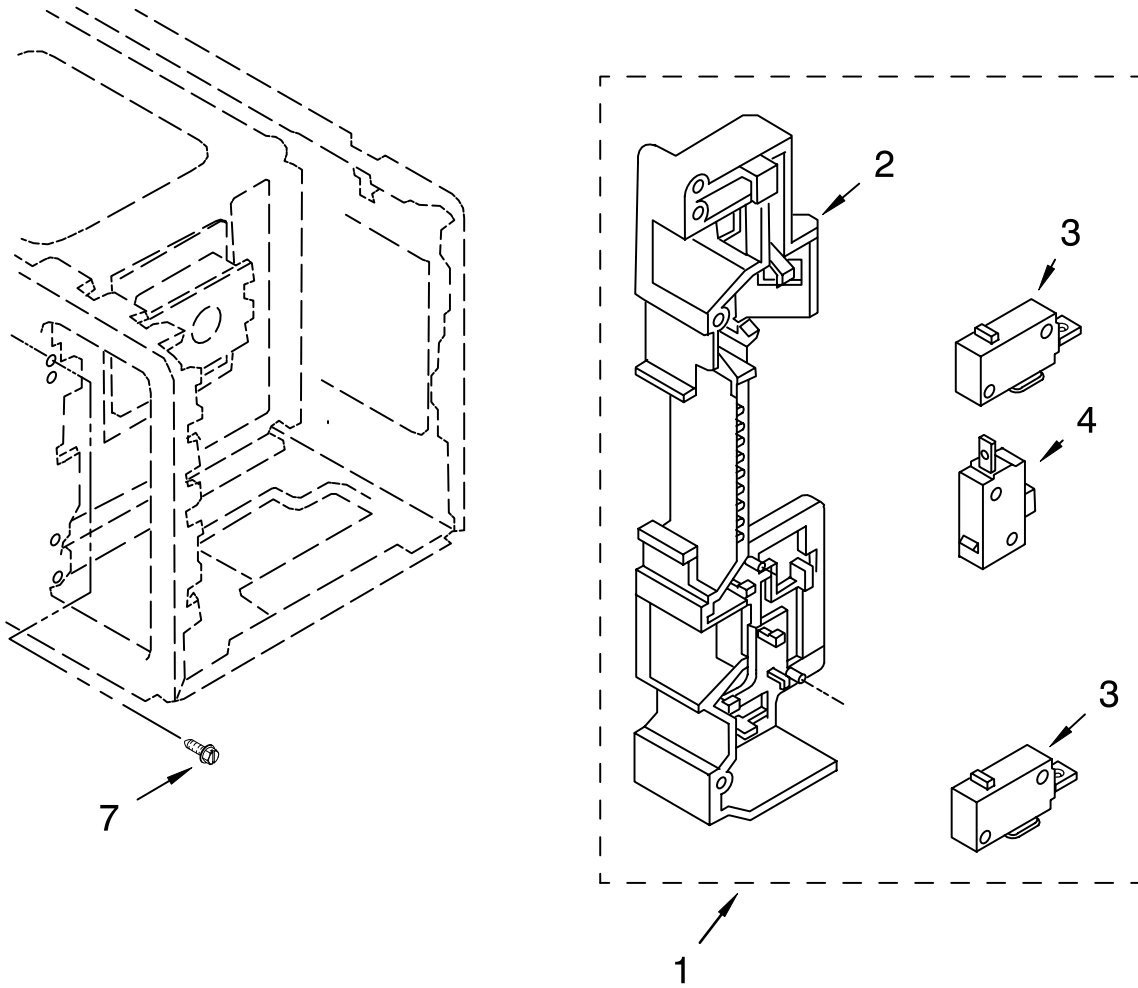

LATCH BOARD PARTS

For Models: MT4155SPQ1, MT4155SPB1, MT4155SPT1, MT4155SPS1
(White) (Black) (Biscuit) (Stainless Steel)

Illus. No.	Part No.	DESCRIPTION
1		Latch Board Assembly (Non-Serviceable)
2	8185271	Latch Board
3	8183561	Switch Micro Primary/Secondary
4	8183562	Switch, Micro Monitor
7	4358271	Screw

FOR ORDERING INFORMATION REFER TO PARTS PRICE LIST